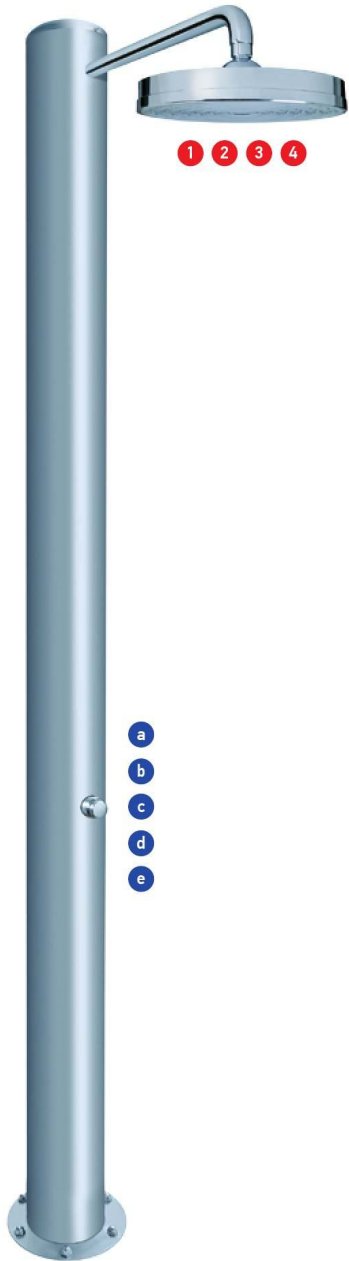

Complete shower solution

Shower roses available for many combinations

Durable stainless steel construction

Single, double, triple or quadruple solution

Control

Optional tap

Temporised valve - push button

Piezo switch

Piezo switch - led

Proxy sensor valve

Wave sensor valve